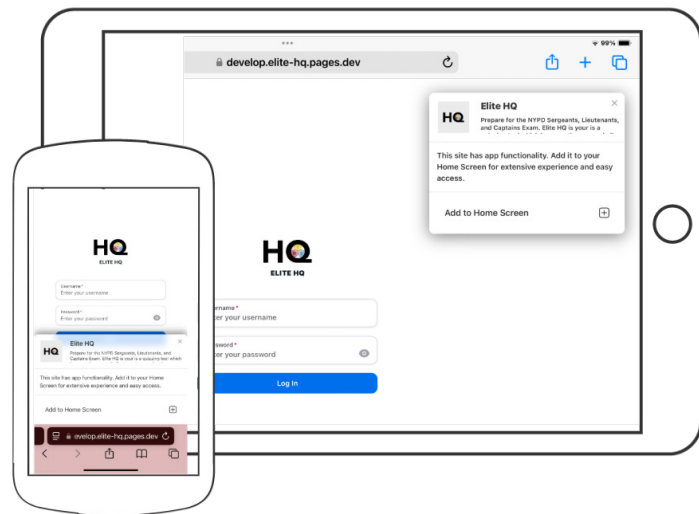

Quick Start Guide Elite HQ

Elite Strategic Training

Open Link

Begin to access Elite HQ by opening this link in a Safari browser.
<https://hq.elitestrategictraining.com>

Safari ONLY.

If you have any questions or need access, please email:

Mike@EliteStrategicTraining.com

Connor@EliteStrategicTraining.com

Apple Access

"Share"

Click the "Share" icon.

To access Elite HQ from a Web Browser, complete Setp #1 (open the link) and then log in using your LMS credentials.