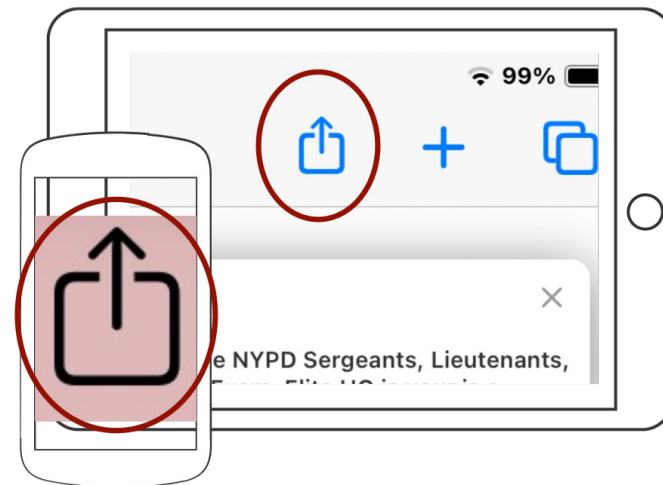

"Share"

Click the "Share" icon.

To access Elite HQ from a Web Browser, complete Setp #1 (open the link) and then log in using your LMS credentials.

To access Elite HQ from an Android, refer to the "Elite HQ - Android Access" Quick Start Guide.