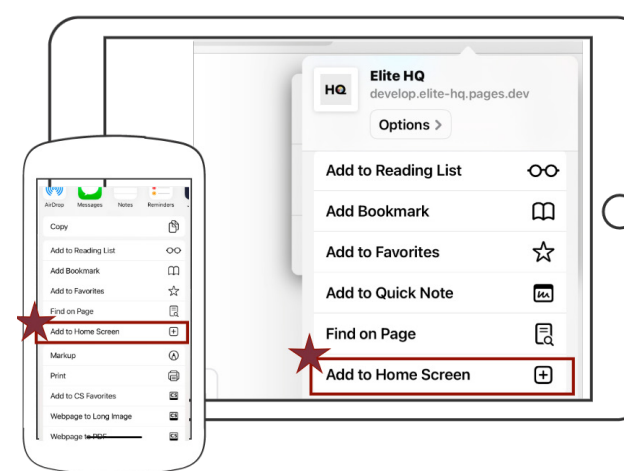

To access Elite HQ from an Android, refer to the "Elite HQ - Android Access" Quick Start Guide.

Add To Home Screen

Click "Add to Home Screen".

Confirm by clicking "Add".

Access & Login

Access Elite HQ from your Home Screen.