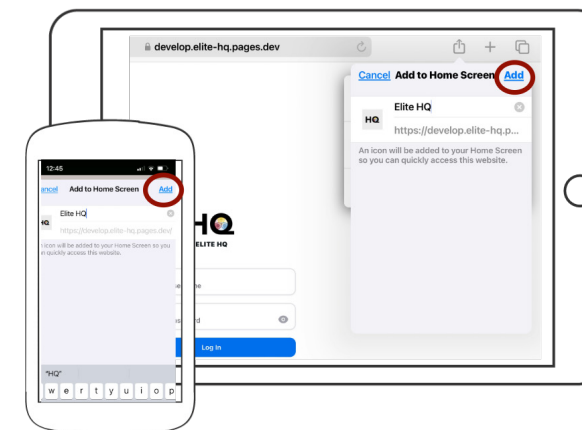

Mike@EliteStrategicTraining.com

Connor@EliteStrategicTraining.com

Apple Access

"Share"

Click the "Share" icon.

To access Elite HQ from a Web Browser, complete Setp #1 (open the link) and then log in using your LMS credentials.

To access Elite HQ from an Android, refer to the "Elite HQ - Android Access" Quick Start Guide.

Add To Home Screen

Click "Add to Home Screen".

Confirm by clicking "Add".

Access & Login

Access Elite HQ from your Home Screen.