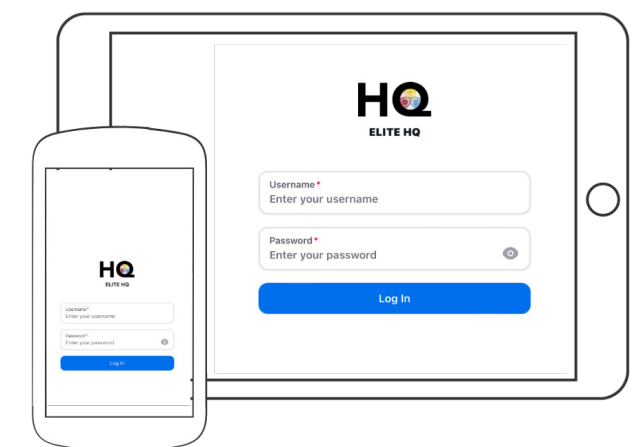

To access Elite HQ from an Android, refer to the "Elite HQ - Android Access" Quick Start Guide.

Add To Home Screen

Click "Add to Home Screen".

Confirm by clicking "Add".

Access & Login

Access Elite HQ from your Home Screen.