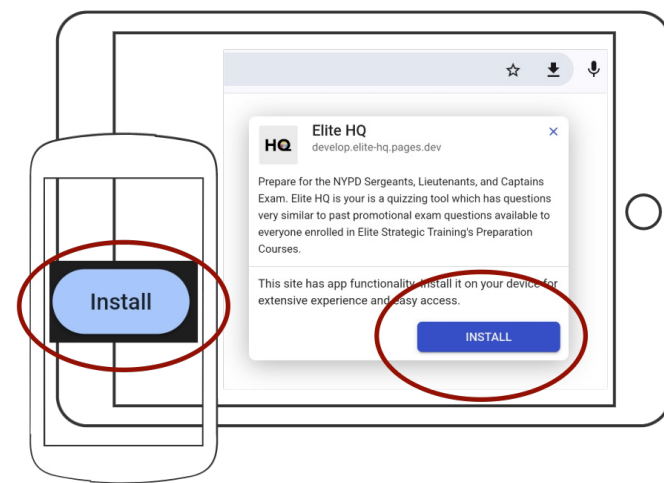

Quick Start Guide

Elite HQ

Elite Strategic Training

Open Link

Begin to access Elite HQ by opening this link in a browser.
<https://hq.elitestrategictraining.com>

"Install"

Click "Install".

Confirm Install