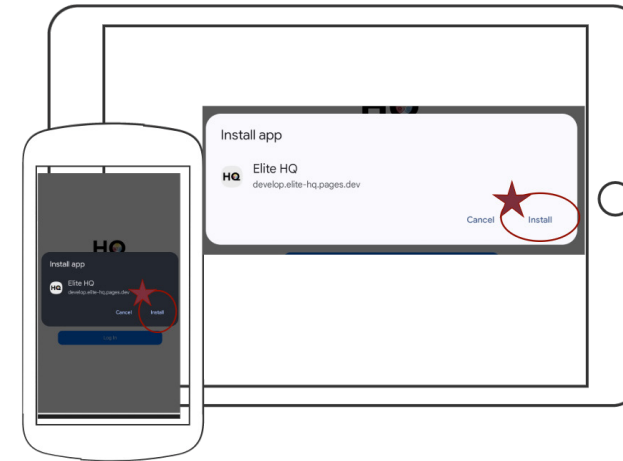

Quick Start Guide

Elite HQ

Elite Strategic Training

Open Link

Begin to access Elite HQ by opening this link in a browser.
<https://hq.elitestrategictraining.com>

"Install"

Click "Install".

Confirm Install