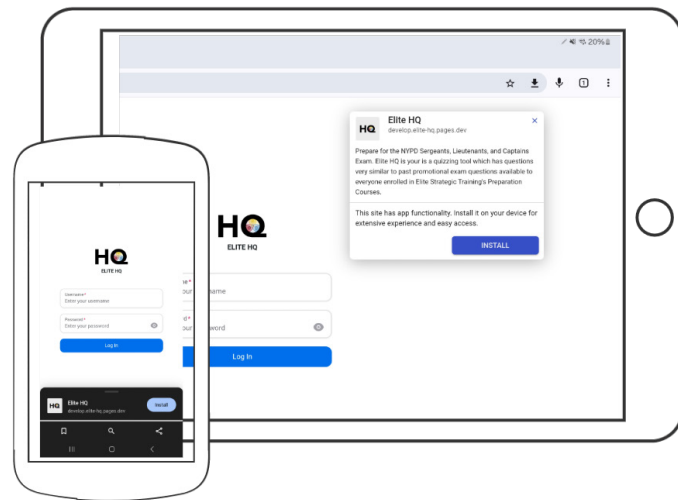

Quick Start Guide

Elite HQ

Elite Strategic Training

Open Link

Begin to access Elite HQ by opening this link in a browser.
<https://hq.elitestrategictraining.com>

"Install"

Click "Install".

Confirm Install