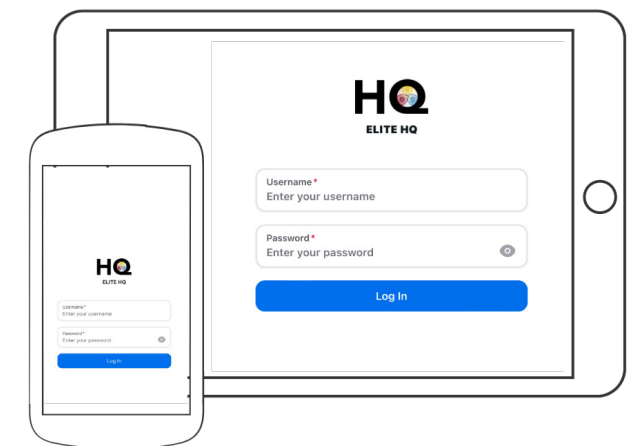

Access Elite HQ from your Home Screen.